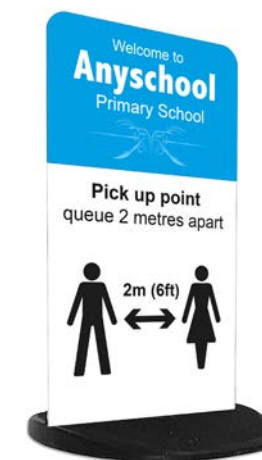

Signage for drop-off and pick-up

Free-standing double-sided pavement sign with weight base.

Customisable area for your school name and logo.

Panel size
415mm wide x 805mm high.

Production

Pavement Board

415mm x 805mm

Signage for drop-off and pick-up

Wall signs

Sizes A5, A4, A3, A2, A1

Production

5mm Foamex

A - Size : 594mm x 841mm
Cost £16.50

B - Size : 420mm x 594mm
Cost £8

C - Size : 297mm x 420mm
Cost £4.25

D - Size : 210mm x 297mm
Cost £2.50

E - Size : 148mm x 210mm
Cost £1.50

Size and Quantity
 A B C D E

Size and Quantity
 A B C D E

Size and Quantity
 A B C D E

Size and Quantity
 A B C D E

Size and Quantity
 A B C D E