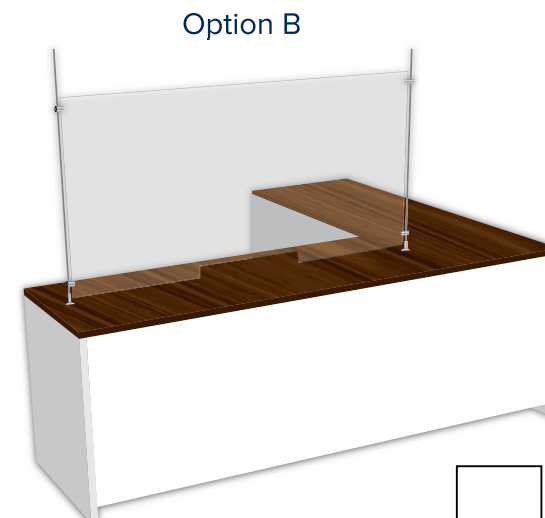

Desk acrylic shields

Self-protection acrylic screens for your school reception, canteen or library.

Production

10mm clear acrylic

Option A

1500mm x 900mm
Cost £185

Option B

1200mm x 800mm
Cost £125

Option C

900mm x 750mm
Cost £75

Quantity

Quantity

Quantity

This brochure shows a snapshot of the social distancing graphics and signage we can offer your school.

However, if you have specific creative, format, or size requirements, we can create bespoke graphics and signage to exactly meet your need.