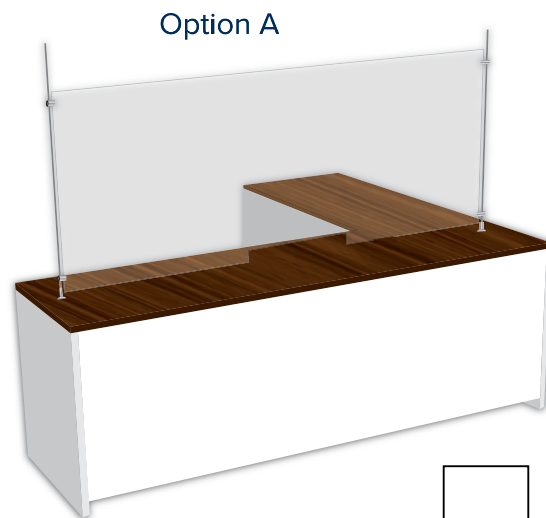

Desk acrylic shields

Self-protection acrylic screens for your school reception, canteen or library.

Production

10mm clear acrylic

Option A

1500mm x 900mm
Cost £185

Option B

1200mm x 800mm
Cost £125

Option C

900mm x 750mm
Cost £75

Quantity