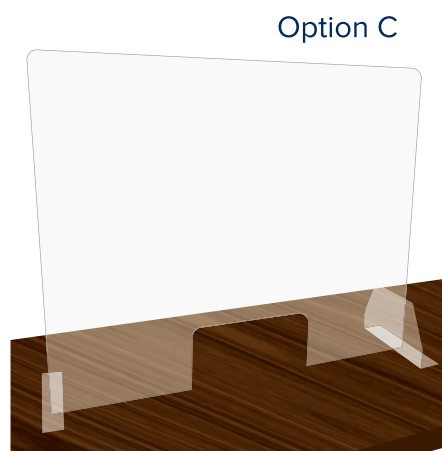

Desk acrylic shields

Self-protection acrylic screens for your school reception, canteen or library.

Production

10mm clear acrylic

Option A

1500mm x 900mm
Cost £185

Option B

1200mm x 800mm
Cost £125

Option C

900mm x 750mm
Cost £75

Quantity

Quantity

Quantity

This brochure shows a snapshot of the social distancing graphics and signage we can offer your school.

However, if you have specific creative, format, or size requirements, we can create bespoke graphics and signage to exactly meet your need.